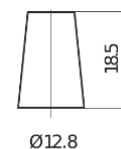

Product overview

Batteries for Cars

Technica TB356

Part number	TB356
Technology	Flooded
EAN/GTIN	3661024054331
Voltage	12 V
Capacity	35 Ah
CCA	240 A
Length	187 mm
Width	127 mm
Height	220 mm
Box size	B19
Polarity	ETN 0
Terminal Type	JIS taper post
Hold Down	B0
Weights (subject of variation)	8.90 kg

Polarity

Terminal Type

Positive Terminal

Negative Terminal

Hold Down

Design, features and specifications are subject to change without notice. We disclaim any representation or warranty, express or implied, concerning the data or recommendations, and in no event shall be liable for any loss or damage claimed to have arisen as a result. Some products may not be available in your local market.