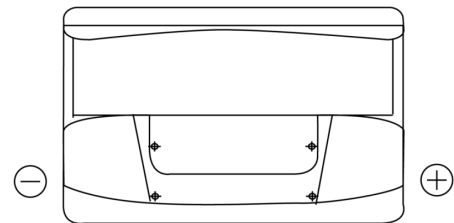

Product overview

Batteries for Cars

Standard CC700

Part number	CC700
Technology	Flooded
EAN/GTIN	3661024014823
Voltage	12 V
Capacity	70.0 Ah
CCA	640 A
Length	278 mm
Width	175 mm
Height	190 mm
Box size	L03
Polarity	ETN 0
Terminal Type	EN taper post
Hold Down	B13
Weights (subject of variation)	16.00 kg

Polarity

Terminal Type

Positive Terminal

Negative Terminal

Hold Down

Design, features and specifications are subject to change without notice. We disclaim any representation or warranty, express or implied, concerning the data or recommendations, and in no event shall be liable for any loss or damage claimed to have arisen as a result. Some products may not be available in your local market.