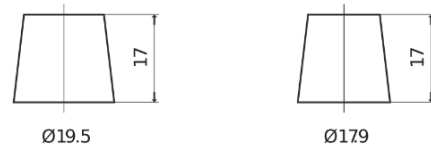

Product overview

Batteries for Cars

Standard CC700

Part number	CC700
Technology	Flooded
EAN/GTIN	3661024014823
Voltage	12 V
Capacity	70.0 Ah
CCA	640 A
Length	278 mm
Width	175 mm
Height	190 mm
Box size	L03
Polarity	ETN 0
Terminal Type	EN taper post
Hold Down	B13
Weights (subject of variation)	16.00 kg

Polarity

Terminal Type

Positive Terminal

Negative Terminal

Hold Down

Design, features and specifications are subject to change without notice. We disclaim any representation or warranty, express or implied, concerning the data or recommendations, and in no event shall be liable for any loss or damage claimed to have arisen as a result. Some products may not be available in your local market.