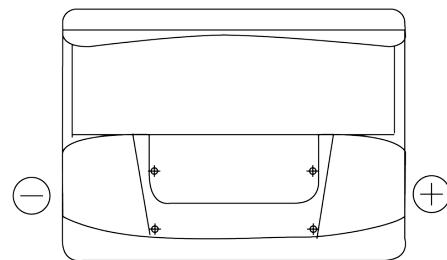

Product overview

Batteries for Cars

Standard CC550

Part number	CC550
Technology	Flooded
EAN/GTIN	3661024014809
Voltage	12 V
Capacity	55.0 Ah
CCA	460 A
Length	242 mm
Width	175 mm
Height	190 mm
Box size	L02
Polarity	ETN 0
Terminal Type	EN taper post
Hold Down	B13
Weights (subject of variation)	13.50 kg

Polarity