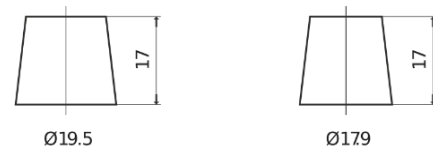

Product overview

Batteries for Cars

Standard CC440

Part number	CC440
Technology	Flooded
EAN/GTIN	3661024014786
Voltage	12 V
Capacity	44.0 Ah
CCA	360 A
Length	207 mm
Width	175 mm
Height	190 mm
Box size	L01
Polarity	ETN 0
Terminal Type	EN taper post
Hold Down	B13
Weights (subject of variation)	11.10 kg

Polarity

Terminal Type

Positive Terminal

Negative Terminal

Hold Down

Design, features and specifications are subject to change without notice. We disclaim any representation or warranty, express or implied, concerning the data or recommendations, and in no event shall be liable for any loss or damage claimed to have arisen as a result. Some products may not be available in your local market.