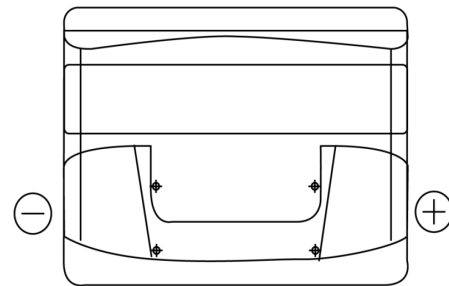

Product overview

Batteries for Cars

Standard CC440

Part number	CC440
Technology	Flooded
EAN/GTIN	3661024014786
Voltage	12 V
Capacity	44.0 Ah
CCA	360 A
Length	207 mm
Width	175 mm
Height	190 mm
Box size	L01
Polarity	ETN 0
Terminal Type	EN taper post
Hold Down	B13
Weights (subject of variation)	11.10 kg

Polarity

Terminal Type

Positive Terminal

Negative Terminal

Hold Down

Design, features and specifications are subject to change without notice. We disclaim any representation or warranty, express or implied, concerning the data or recommendations, and in no event shall be liable for any loss or damage claimed to have arisen as a result. Some products may not be available in your local market.