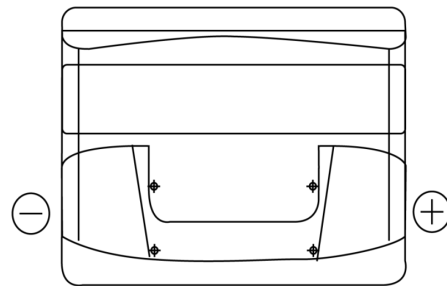

Product overview

Batteries for Cars

Standard CC440

Part number	CC440
Technology	Flooded
EAN/GTIN	3661024014786
Voltage	12 V
Capacity	44.0 Ah
CCA	360 A
Length	207 mm
Width	175 mm
Height	190 mm
Box size	L01
Polarity	ETN 0
Terminal Type	EN taper post
Hold Down	B13
Weights (subject of variation)	11.10 kg

Polarity

Terminal Type

Positive Terminal

Negative Terminal

Hold Down

Design, features and specifications are subject to change without notice. We disclaim any representation or warranty, express or implied, concerning the data or recommendations, and in no event shall be liable for any loss or damage claimed to have arisen as a result. Some products may not be available in your local market.