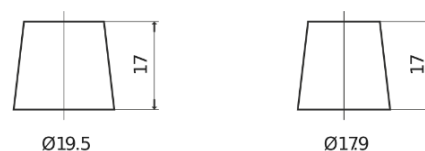

**Product overview**

Batteries for Cars

**Standard CC440**

Part number	CC440
Technology	Flooded
EAN/GTIN	3661024014786
Voltage	12 V
Capacity	44.0 Ah
CCA	360 A
Length	207 mm
Width	175 mm
Height	190 mm
Box size	L01
Polarity	ETN 0
Terminal Type	EN taper post
Hold Down	B13
Weights (subject of variation)	11.10 kg

**Polarity**

**Terminal Type**

Positive Terminal

Negative Terminal

**Hold Down**

Design, features and specifications are subject to change without notice. We disclaim any representation or warranty, express or implied, concerning the data or recommendations, and in no event shall be liable for any loss or damage claimed to have arisen as a result. Some products may not be available in your local market.