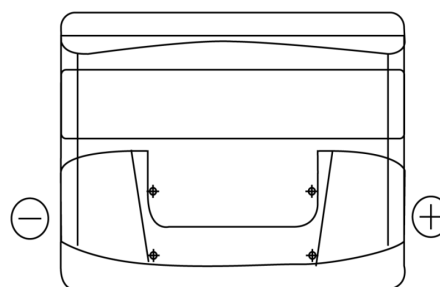

**Product overview**

Batteries for Cars

**Standard CC440**

Part number	CC440
Technology	Flooded
EAN/GTIN	3661024014786
Voltage	12 V
Capacity	44.0 Ah
CCA	360 A
Length	207 mm
Width	175 mm
Height	190 mm
Box size	L01
Polarity	ETN 0
Terminal Type	EN taper post
Hold Down	B13
Weights (subject of variation)	11.10 kg

**Polarity**

**Terminal Type**

Positive Terminal

Negative Terminal

**Hold Down**

Design, features and specifications are subject to change without notice. We disclaim any representation or warranty, express or implied, concerning the data or recommendations, and in no event shall be liable for any loss or damage claimed to have arisen as a result. Some products may not be available in your local market.