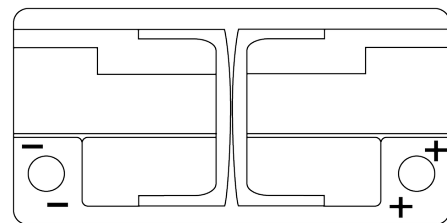

Product overview

Batteries for Marine and Leisure

Dual EFB TZ850

Part number	TZ850
Technology	EFB
EAN/GTIN	3661024057608
Voltage	12 V
Capacity	100.0 Ah
CCA	900 A
Watt hour	850 Wh
Length	353 mm
Width	175 mm
Height	190 mm
Box size	L05
Polarity	ETN 0
Terminal Type	EN taper post
Hold Down	B13
Weights (subject of variation)	25.50 kg

Polarity

Terminal Type

Positive Terminal

Negative Terminal

Hold Down

Design, features and specifications are subject to change without notice. We disclaim any representation or warranty, express or implied, concerning the data or recommendations, and in no event shall be liable for any loss or damage claimed to have arisen as a result. Some products may not be available in your local market.