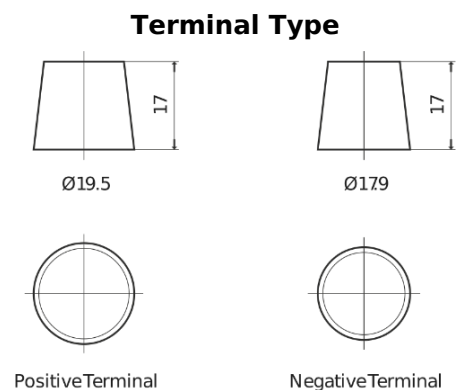

Product overview

Batteries for Marine and Leisure

Dual EFB TZ650

Part number	TZ650
Technology	EFB
EAN/GTIN	3661024057486
Voltage	12 V
Capacity	75.0 Ah
CCA	750 A
Watt hour	650 Wh
Length	260 mm
Width	173 mm
Height	222 mm
Box size	D26
Polarity	ETN 1
Terminal Type	EN taper post
Hold Down	B0
Weights (subject of variation)	19.00 kg