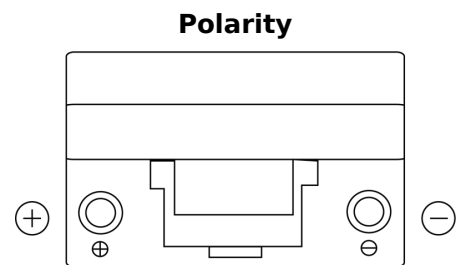

Product overview

Batteries for Marine and Leisure

Dual EFB TZ650

Part number	TZ650
Technology	EFB
EAN/GTIN	3661024057486
Voltage	12 V
Capacity	75.0 Ah
CCA	750 A
Watt hour	650 Wh
Length	260 mm
Width	173 mm
Height	222 mm
Box size	D26
Polarity	ETN 1
Terminal Type	EN taper post
Hold Down	B0
Weights (subject of variation)	19.00 kg