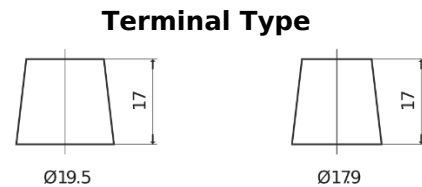

Product overview

Batteries for Trucks, Buses, Construction, Agriculture

EndurancePRO EFB TX2253

Part number	TX2253
Technology	EFB
EAN/GTIN	3661024056632
Voltage	12 V
Capacity	225.0 Ah
CCA	1150 A
Length	518 mm
Width	274 mm
Height	240 mm
Box size	D06
Polarity	ETN 3
Terminal Type	EN taper post
Hold Down	B0
Weights (subject of variation)	60.10 kg