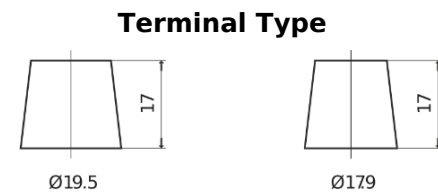

**Product overview**

Batteries for Trucks, Buses, Construction, Agriculture

**EndurancePRO EFB TX1803**

Part number	TX1803
Technology	EFB
EAN/GTIN	3661024056625
Voltage	12 V
Capacity	180.0 Ah
CCA	1000 A
Length	513 mm
Width	223 mm
Height	223 mm
Box size	D05
Polarity	ETN 3
Terminal Type	EN taper post
Hold Down	B0
Weights (subject of variation)	46.10 kg