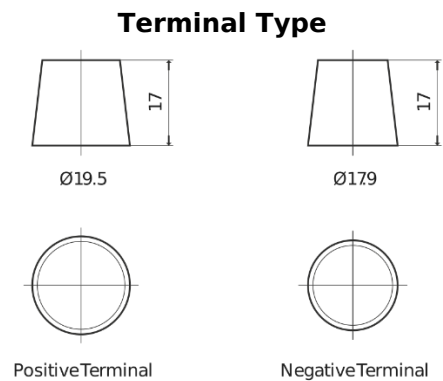

Product overview

Batteries for Marine and Leisure

Vintage TU72L

Part number	TU72L
Technology	Flooded
EAN/GTIN	3661024056281
Voltage	12 V
Capacity	72.0 Ah
CCA	640 A
Length	278 mm
Width	175 mm
Height	190 mm
Box size	L03
Polarity	ETN 1
Terminal Type	EN taper post
Hold Down	B13
Weights (subject of variation)	16.00 kg