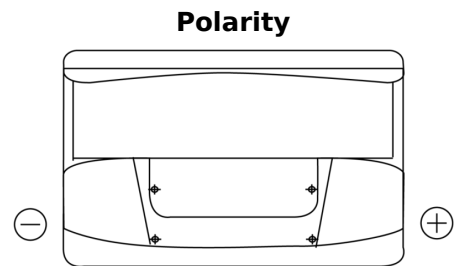

**Product overview**

Batteries for Marine and Leisure

**Vintage TU72L**

Part number	TU72L
Technology	Flooded
EAN/GTIN	3661024056281
Voltage	12 V
Capacity	72.0 Ah
CCA	640 A
Length	278 mm
Width	175 mm
Height	190 mm
Box size	L03
Polarity	ETN 1
Terminal Type	EN taper post
Hold Down	B13
Weights (subject of variation)	16.00 kg