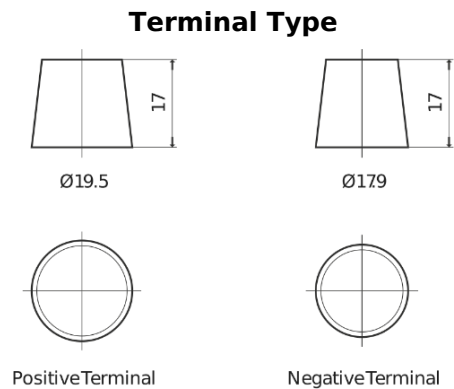

**Product overview**

Batteries for Marine and Leisure

**Vintage TU72L**

Part number	TU72L
Technology	Flooded
EAN/GTIN	3661024056281
Voltage	12 V
Capacity	72.0 Ah
CCA	640 A
Length	278 mm
Width	175 mm
Height	190 mm
Box size	L03
Polarity	ETN 1
Terminal Type	EN taper post
Hold Down	B13
Weights (subject of variation)	16.00 kg