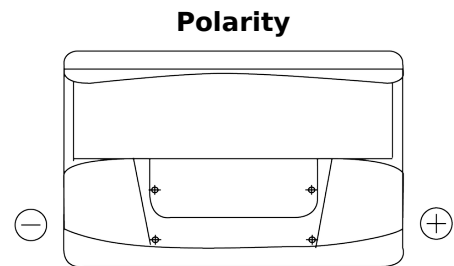

Product overview

Batteries for Marine and Leisure

Vintage TU72L

Part number	TU72L
Technology	Flooded
EAN/GTIN	3661024056281
Voltage	12 V
Capacity	72.0 Ah
CCA	640 A
Length	278 mm
Width	175 mm
Height	190 mm
Box size	L03
Polarity	ETN 1
Terminal Type	EN taper post
Hold Down	B13
Weights (subject of variation)	16.00 kg