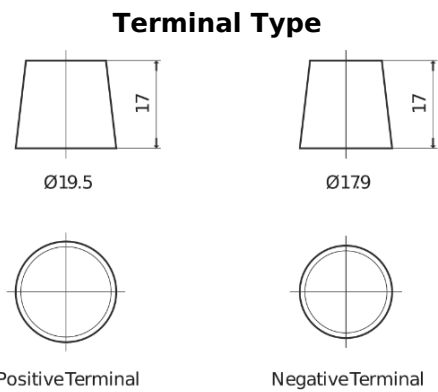

Product overview

Batteries for Marine and Leisure

Dual TR600

Part number	TR600
Technology	Flooded
EAN/GTIN	3661024057691
Voltage	12 V
Capacity	120.0 Ah
CCA	800 A
Length	349 mm
Width	175 mm
Height	285 mm
Box size	D03
Polarity	ETN 1
Terminal Type	EN taper post
Hold Down	B0
Weights (subject of variation)	31.40 kg