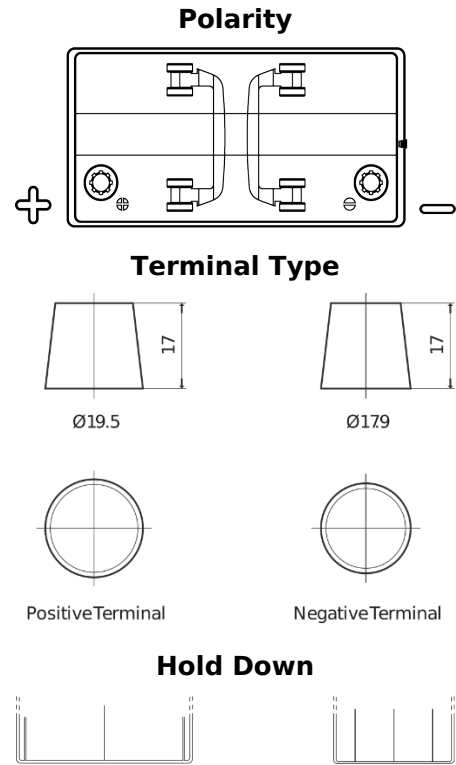

**Product overview**

Batteries for Marine and Leisure

**Dual TR600**

Part number	TR600
Technology	Flooded
EAN/GTIN	3661024057691
Voltage	12 V
Capacity	120.0 Ah
CCA	800 A
Length	349 mm
Width	175 mm
Height	285 mm
Box size	D03
Polarity	ETN 1
Terminal Type	EN taper post
Hold Down	B0
Weights (subject of variation)	31.40 kg