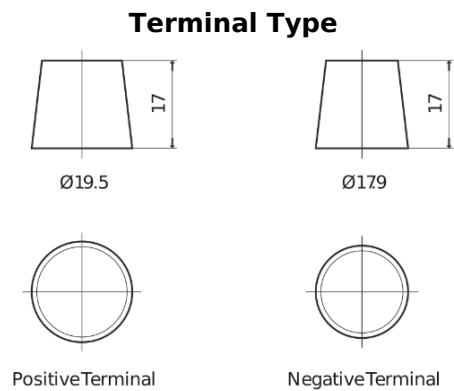

Product overview

Batteries for Marine and Leisure

Dual TR600

Part number	TR600
Technology	Flooded
EAN/GTIN	3661024057691
Voltage	12 V
Capacity	120.0 Ah
CCA	800 A
Length	349 mm
Width	175 mm
Height	285 mm
Box size	D03
Polarity	ETN 1
Terminal Type	EN taper post
Hold Down	B0
Weights (subject of variation)	31.40 kg