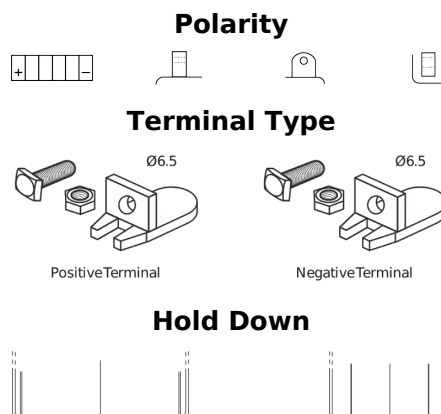

Product overview

Batteries for Motorcycles, ATVs, Snowmobiles, Garden

GEL GEL12-30

| | |
|--------------------------------|------------------|
| Part number | GEL12-30 |
| Technology | GEL |
| EAN/GTIN | 3661024034081 |
| Voltage | 12 V |
| Capacity | 30 Ah |
| CCA | 180 A |
| Length | 197 mm |
| Width | 132 mm |
| Height | 186 mm |
| Box size | U01 |
| Polarity | ETN 1 |
| Terminal Type | EN full Ford lug |
| Hold Down | B0 |
| Weights (subject of variation) | 11.10 kg |