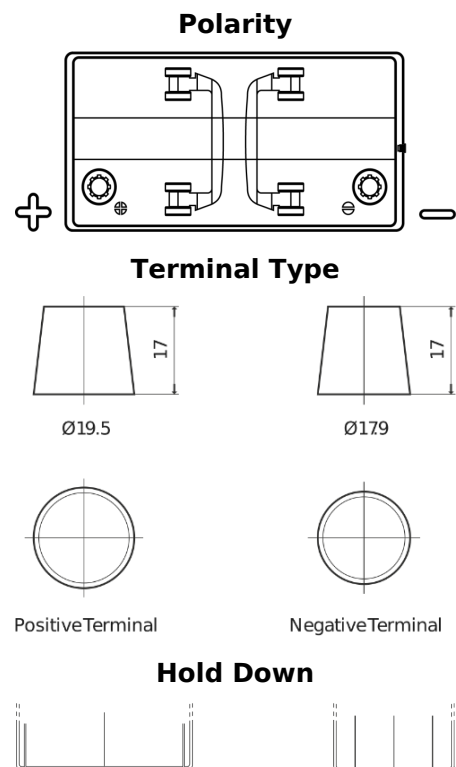

**Product overview**

Batteries for Marine and Leisure

**Dual TR550**

Part number	TR550
Technology	Flooded
EAN/GTIN	3661024055987
Voltage	12 V
Capacity	115.0 Ah
CCA	760 A
Watt hour	550 Wh
Length	349 mm
Width	175 mm
Height	235 mm
Box size	D02
Polarity	ETN 1
Terminal Type	EN taper post
Hold Down	B0
Weights (subject of variation)	27.80 kg