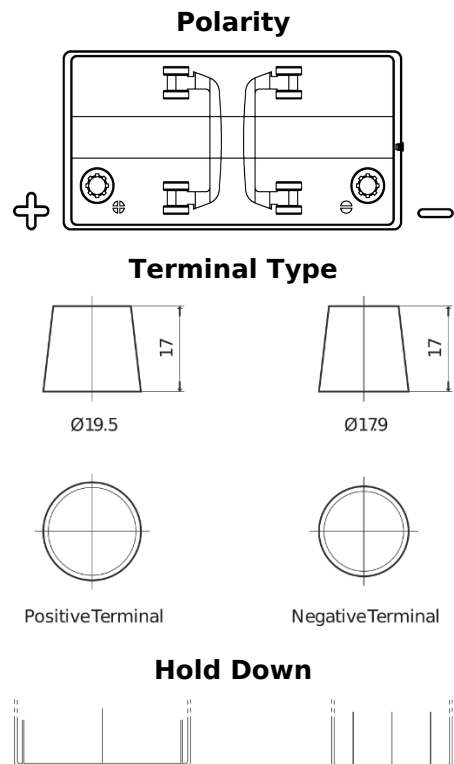

Product overview

Batteries for Marine and Leisure

Dual TR550

Part number	TR550
Technology	Flooded
EAN/GTIN	3661024055987
Voltage	12 V
Capacity	115.0 Ah
CCA	760 A
Watt hour	550 Wh
Length	349 mm
Width	175 mm
Height	235 mm
Box size	D02
Polarity	ETN 1
Terminal Type	EN taper post
Hold Down	B0
Weights (subject of variation)	27.80 kg