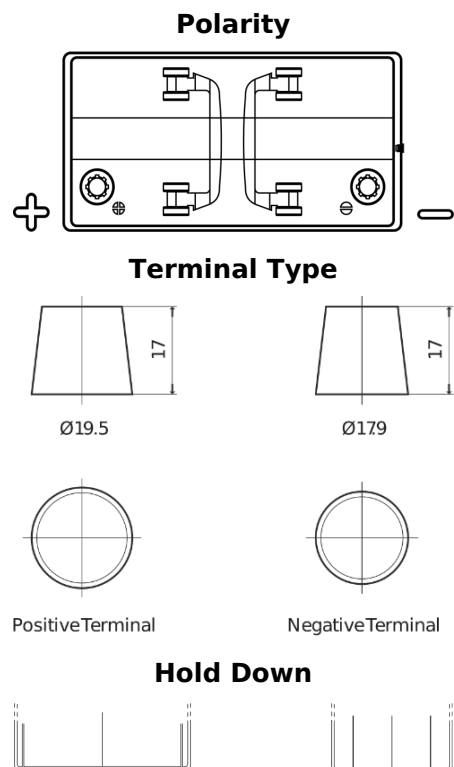

Product overview

Batteries for Marine and Leisure

Dual TR550

Part number	TR550
Technology	Flooded
EAN/GTIN	3661024055987
Voltage	12 V
Capacity	115.0 Ah
CCA	760 A
Watt hour	550 Wh
Length	349 mm
Width	175 mm
Height	235 mm
Box size	D02
Polarity	ETN 1
Terminal Type	EN taper post
Hold Down	B0
Weights (subject of variation)	27.80 kg