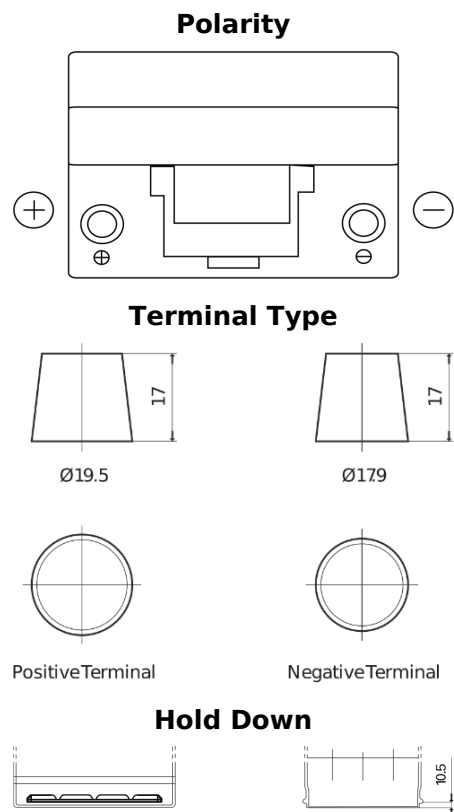

**Product overview**

Batteries for Marine and Leisure

**Dual TR450**

Part number	TR450
Technology	Flooded
EAN/GTIN	3661024055994
Voltage	12 V
Capacity	95.0 Ah
CCA	650 A
Watt hour	450 Wh
Length	306 mm
Width	173 mm
Height	222 mm
Box size	D31
Polarity	ETN 1
Terminal Type	EN taper post
Hold Down	Korean B1
Weights (subject of variation)	21.70 kg