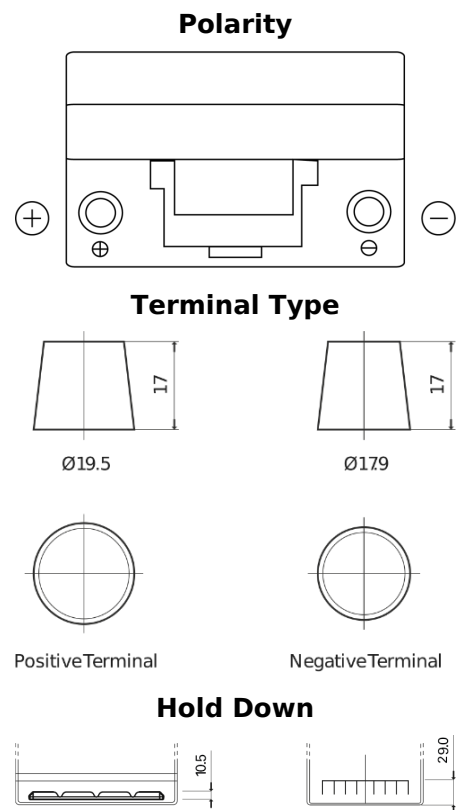

**Product overview**

Batteries for Marine and Leisure

**Dual TR350**

Part number	TR350
Technology	Flooded
EAN/GTIN	3661024056007
Voltage	12 V
Capacity	80.0 Ah
CCA	510 A
Watt hour	350 Wh
Length	270 mm
Width	173 mm
Height	222 mm
Box size	D26
Polarity	ETN 1
Terminal Type	EN taper post
Hold Down	Korean B1+B6
Weights (subject of variation)	17.40 kg