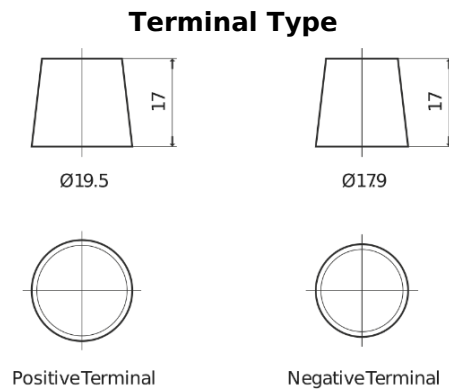

Product overview

Batteries for Marine and Leisure

Start TN900

Part number	TN900
Technology	Flooded
EAN/GTIN	3661024046060
Voltage	12 V
Capacity	140.0 Ah
CCA	800 A
MCA	900
Length	513 mm
Width	189 mm
Height	223 mm
Box size	D04
Polarity	ETN 3
Terminal Type	EN taper post
Hold Down	B0
Weights (subject of variation)	34.10 kg