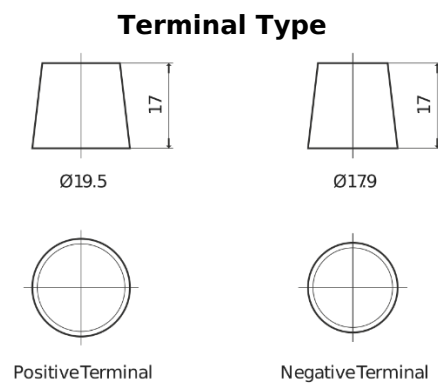

Product overview

Batteries for Marine and Leisure

Start TN900

Part number	TN900
Technology	Flooded
EAN/GTIN	3661024046060
Voltage	12 V
Capacity	140.0 Ah
CCA	800 A
MCA	900
Length	513 mm
Width	189 mm
Height	223 mm
Box size	D04
Polarity	ETN 3
Terminal Type	EN taper post
Hold Down	B0
Weights (subject of variation)	34.10 kg