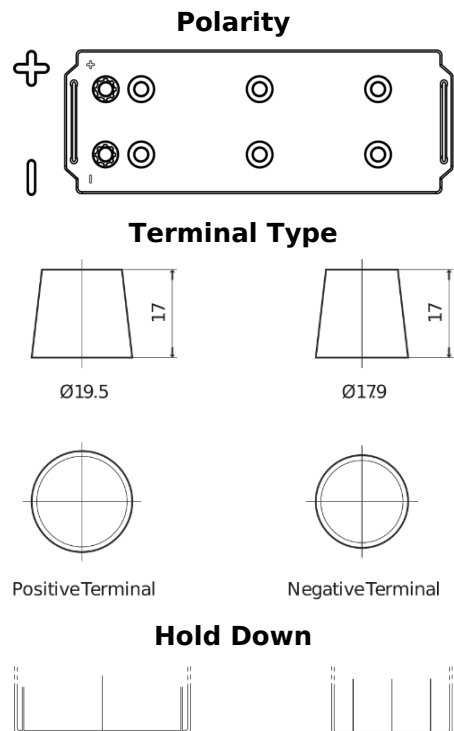

Product overview

Batteries for Marine and Leisure

Start TN900

Part number	TN900
Technology	Flooded
EAN/GTIN	3661024046060
Voltage	12 V
Capacity	140.0 Ah
CCA	800 A
MCA	900
Length	513 mm
Width	189 mm
Height	223 mm
Box size	D04
Polarity	ETN 3
Terminal Type	EN taper post
Hold Down	B0
Weights (subject of variation)	34.10 kg