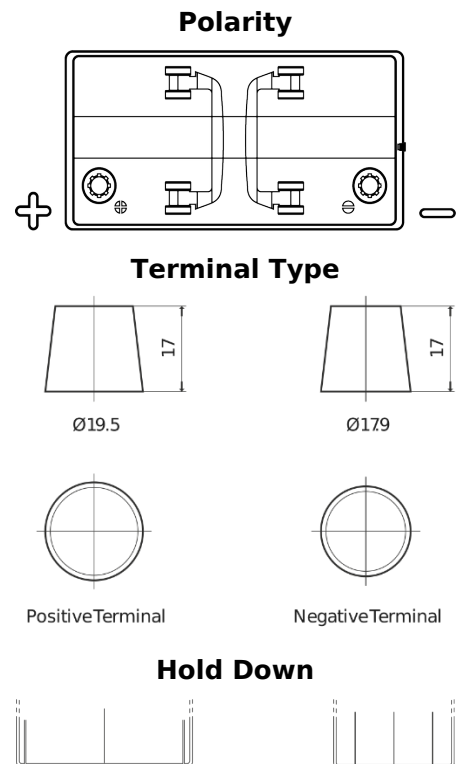

**Product overview**

Batteries for Marine and Leisure

**Start TN850**

Part number	TN850
Technology	Flooded
EAN/GTIN	3661024046077
Voltage	12 V
Capacity	110.0 Ah
CCA	750 A
MCA	850
Length	349 mm
Width	175 mm
Height	235 mm
Box size	D02
Polarity	ETN 1
Terminal Type	EN taper post
Hold Down	B0
Weights (subject of variation)	25.40 kg