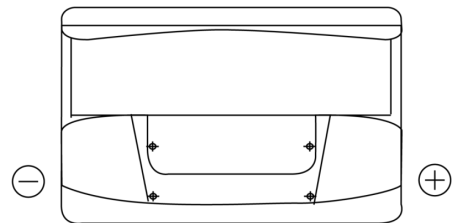

**Product overview**

Batteries for Marine and Leisure

**Start TN750**

Part number	TN750
Technology	Flooded
EAN/GTIN	3661024046084
Voltage	12 V
Capacity	74.0 Ah
CCA	680 A
MCA	750
Length	278 mm
Width	175 mm
Height	190 mm
Box size	L03
Polarity	ETN 0
Terminal Type	EN taper post
Hold Down	B13
Weights (subject of variation)	16.60 kg

**Polarity**

**Terminal Type**

Positive Terminal

Negative Terminal

**Hold Down**

Design, features and specifications are subject to change without notice. We disclaim any representation or warranty, express or implied, concerning the data or recommendations, and in no event shall be liable for any loss or damage claimed to have arisen as a result. Some products may not be available in your local market.