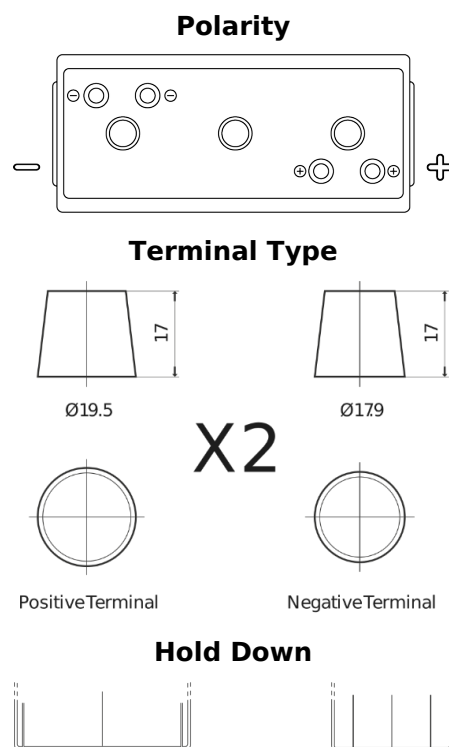

Product overview

Batteries for Marine and Leisure

Vintage EU200-6

Part number	EU200-6
Technology	Flooded
EAN/GTIN	3661024036139
Voltage	6 V
Capacity	200 Ah
CCA	1150 A
Length	398 mm
Width	174 mm
Height	234 mm
Box size	M06
Polarity	ETN 0
Terminal Type	Twin EN taper posts
Hold Down	B0
Weights (subject of variation)	27.80 kg