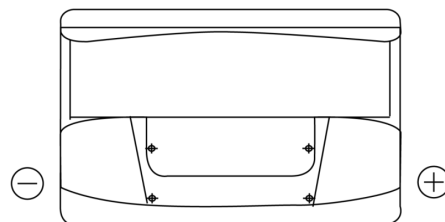

Product overview

Batteries for Marine and Leisure

Start TN750

Part number	TN750
Technology	Flooded
EAN/GTIN	3661024046084
Voltage	12 V
Capacity	74.0 Ah
CCA	680 A
MCA	750
Length	278 mm
Width	175 mm
Height	190 mm
Box size	L03
Polarity	ETN 0
Terminal Type	EN taper post
Hold Down	B13
Weights (subject of variation)	16.60 kg

Polarity

Terminal Type

Hold Down

Design, features and specifications are subject to change without notice. We disclaim any representation or warranty, express or implied, concerning the data or recommendations, and in no event shall be liable for any loss or damage claimed to have arisen as a result. Some products may not be available in your local market.