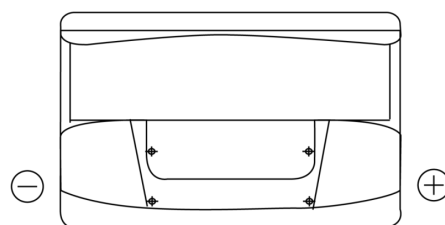

Product overview

Batteries for Marine and Leisure

Start TN750

Part number	TN750
Technology	Flooded
EAN/GTIN	3661024046084
Voltage	12 V
Capacity	74.0 Ah
CCA	680 A
MCA	750
Length	278 mm
Width	175 mm
Height	190 mm
Box size	L03
Polarity	ETN 0
Terminal Type	EN taper post
Hold Down	B13
Weights (subject of variation)	16.60 kg

Polarity

Terminal Type

Hold Down

Design, features and specifications are subject to change without notice. We disclaim any representation or warranty, express or implied, concerning the data or recommendations, and in no event shall be liable for any loss or damage claimed to have arisen as a result. Some products may not be available in your local market.