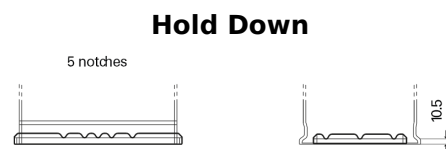

**Product overview**

Batteries for Cars

**Technica TB852**

Part number	TB852
Technology	Flooded
EAN/GTIN	3661024054669
Voltage	12 V
Capacity	85 Ah
CCA	760 A
Length	353 mm
Width	175 mm
Height	175 mm
Box size	LB5
Polarity	ETN 0
Terminal Type	EN taper post
Hold Down	B13
Weights (subject of variation)	19.40 kg