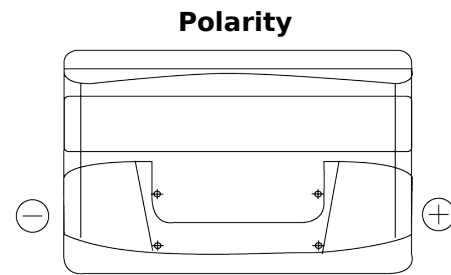

**Product overview**

Batteries for Cars

**Technica TB852**

Part number	TB852
Technology	Flooded
EAN/GTIN	3661024054669
Voltage	12 V
Capacity	85 Ah
CCA	760 A
Length	353 mm
Width	175 mm
Height	175 mm
Box size	LB5
Polarity	ETN 0
Terminal Type	EN taper post
Hold Down	B13
Weights (subject of variation)	19.40 kg