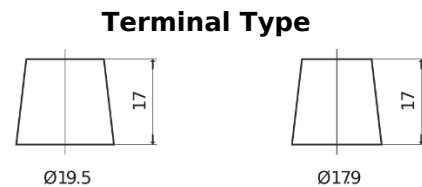

**Product overview**

Batteries for Cars

**Technica TB852**

Part number	TB852
Technology	Flooded
EAN/GTIN	3661024054669
Voltage	12 V
Capacity	85 Ah
CCA	760 A
Length	353 mm
Width	175 mm
Height	175 mm
Box size	LB5
Polarity	ETN 0
Terminal Type	EN taper post
Hold Down	B13
Weights (subject of variation)	19.40 kg