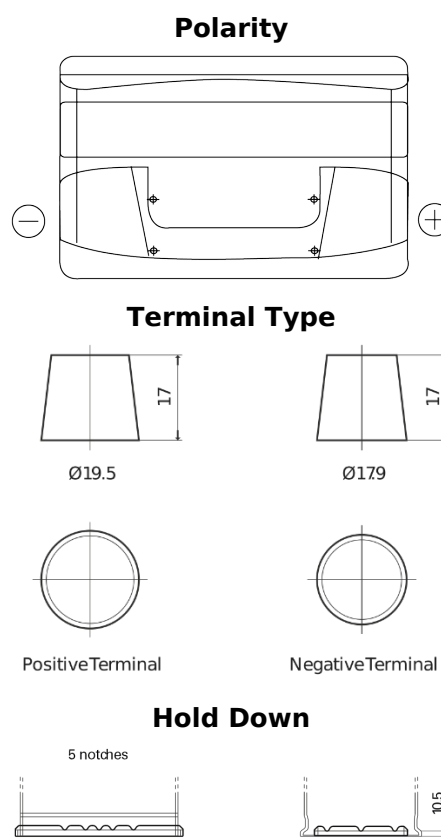

Product overview

Batteries for Cars

Formula FB852

Part number	FB852
Technology	Flooded
EAN/GTIN	3661024044660
Voltage	12 V
Capacity	85 Ah
CCA	760 A
Length	353 mm
Width	175 mm
Height	175 mm
Box size	LB5
Polarity	ETN 0
Terminal Type	EN taper post
Hold Down	B13
Weights (subject of variation)	19.40 kg