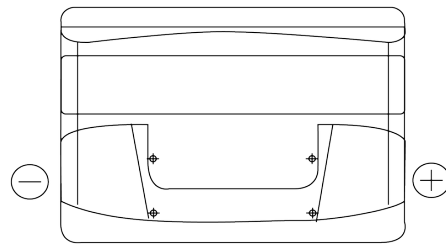

Product overview

Batteries for Cars

Formula FB802

Part number	FB802
Technology	Flooded
EAN/GTIN	3661024044653
Voltage	12 V
Capacity	80 Ah
CCA	700 A
Length	315 mm
Width	175 mm
Height	175 mm
Box size	LB4
Polarity	ETN 0
Terminal Type	EN taper post
Hold Down	B13
Weights (subject of variation)	17.80 kg

Polarity

Terminal Type

Positive Terminal

Negative Terminal

Hold Down

Design, features and specifications are subject to change without notice. We disclaim any representation or warranty, express or implied, concerning the data or recommendations, and in no event shall be liable for any loss or damage claimed to have arisen as a result. Some products may not be available in your local market.