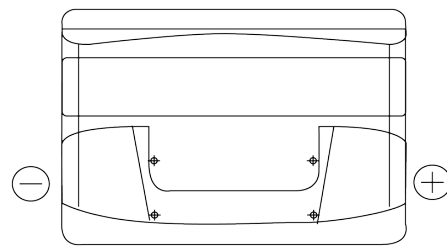

Product overview

Batteries for Cars

Excell EB802

Part number	EB802
Technology	Flooded
EAN/GTIN	3661024034654
Voltage	12 V
Capacity	80 Ah
CCA	700 A
Length	315 mm
Width	175 mm
Height	175 mm
Box size	LB4
Polarity	ETN 0
Terminal Type	EN taper post
Hold Down	B13
Weights (subject of variation)	17.80 kg

Polarity

Terminal Type

Hold Down

Design, features and specifications are subject to change without notice. We disclaim any representation or warranty, express or implied, concerning the data or recommendations, and in no event shall be liable for any loss or damage claimed to have arisen as a result. Some products may not be available in your local market.