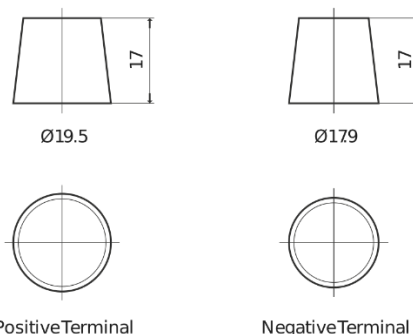

Terminal Type

Hold Down

Design, features and specifications are subject to change without notice. We disclaim any representation or warranty, express or implied, concerning the data or recommendations, and in no event shall be liable for any loss or damage claimed to have arisen as a result. Some products may not be available in your local market.