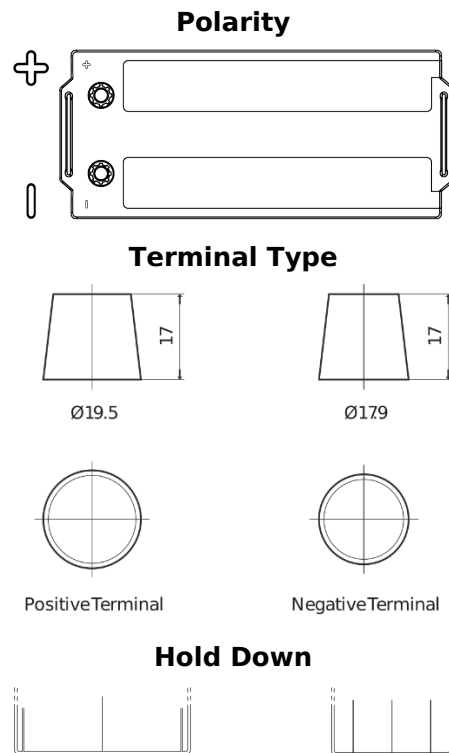

Product overview

Batteries for Trucks, Buses, Construction, Agriculture

PowerPRO Agri&Construction TJ1723

Part number	TJ1723
Technology	Flooded
EAN/GTIN	3661024056731
Voltage	12 V
Capacity	172.0 Ah
CCA	1390 A
Length	513 mm
Width	223 mm
Height	223 mm
Box size	D05
Polarity	ETN 3
Terminal Type	EN taper post
Hold Down	B0
Weights (subject of variation)	48.80 kg