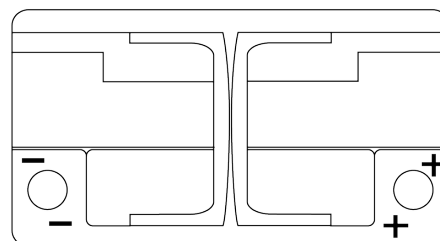

**Product overview**

Batteries for Cars

**Premium EA722**

Part number	EA722
Technology	Flooded
EAN/GTIN	3661024034289
Voltage	12 V
Capacity	72 Ah
CCA	720 A
Length	278 mm
Width	175 mm
Height	175 mm
Box size	LB3
Polarity	ETN 0
Terminal Type	EN taper post
Hold Down	B13
Weights (subject of variation)	15.90 kg

**Polarity**

**Terminal Type**

**Hold Down**

Design, features and specifications are subject to change without notice. We disclaim any representation or warranty, express or implied, concerning the data or recommendations, and in no event shall be liable for any loss or damage claimed to have arisen as a result. Some products may not be available in your local market.