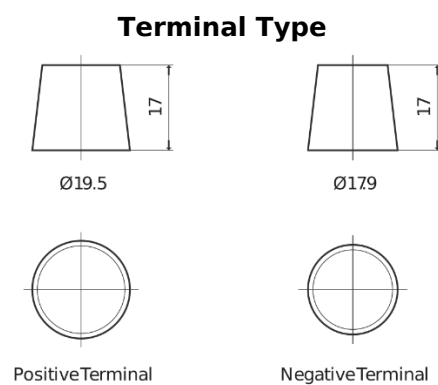

**Product overview**

Batteries for Trucks, Buses, Construction, Agriculture

**PowerPRO Agri&Construction TJ1523**

Part number	TJ1523
Technology	Flooded
EAN/GTIN	3661024056724
Voltage	12 V
Capacity	152.0 Ah
CCA	1130 A
Length	513 mm
Width	189 mm
Height	223 mm
Box size	D04
Polarity	ETN 3
Terminal Type	EN taper post
Hold Down	B0
Weights (subject of variation)	40.30 kg