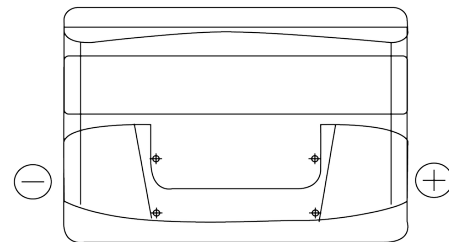

Product overview

Batteries for Cars

Formula FB712

Part number	FB712
Technology	Flooded
EAN/GTIN	3661024044646
Voltage	12 V
Capacity	71 Ah
CCA	670 A
Length	278 mm
Width	175 mm
Height	175 mm
Box size	LB3
Polarity	ETN 0
Terminal Type	EN taper post
Hold Down	B13
Weights (subject of variation)	15.30 kg

Polarity

Terminal Type

Positive Terminal

Negative Terminal

Hold Down

Design, features and specifications are subject to change without notice. We disclaim any representation or warranty, express or implied, concerning the data or recommendations, and in no event shall be liable for any loss or damage claimed to have arisen as a result. Some products may not be available in your local market.