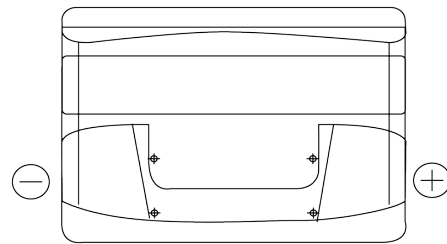

Product overview

Batteries for Cars

Excell EB712

Part number	EB712
Technology	Flooded
EAN/GTIN	3661024034647
Voltage	12 V
Capacity	71 Ah
CCA	670 A
Length	278 mm
Width	175 mm
Height	175 mm
Box size	LB3
Polarity	ETN 0
Terminal Type	EN taper post
Hold Down	B13
Weights (subject of variation)	15.30 kg

Polarity

Terminal Type

Hold Down

Design, features and specifications are subject to change without notice. We disclaim any representation or warranty, express or implied, concerning the data or recommendations, and in no event shall be liable for any loss or damage claimed to have arisen as a result. Some products may not be available in your local market.