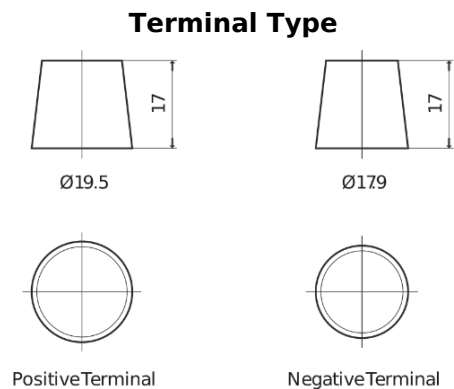

Product overview

Batteries for Trucks, Buses, Construction, Agriculture

StartPRO TG2253

Part number	TG2253
Technology	Flooded
EAN/GTIN	3661024057431
Voltage	12 V
Capacity	225.0 Ah
CCA	1200 A
Length	518 mm
Width	274 mm
Height	240 mm
Box size	D06
Polarity	ETN 3
Terminal Type	EN taper post
Hold Down	B0
Weights (subject of variation)	54.90 kg