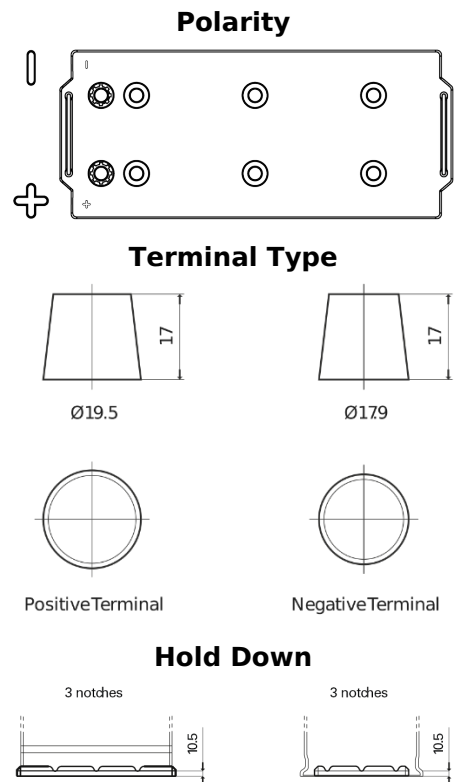

**Product overview**

Batteries for Trucks, Buses, Construction, Agriculture

**StartPRO TG1806**

Part number	TG1806
Technology	Flooded
EAN/GTIN	3661024055505
Voltage	12 V
Capacity	180.0 Ah
CCA	1000 A
Length	510 mm
Width	218 mm
Height	225 mm
Box size	D09
Polarity	ETN 4
Terminal Type	EN taper post
Hold Down	B3
Weights (subject of variation)	43.00 kg