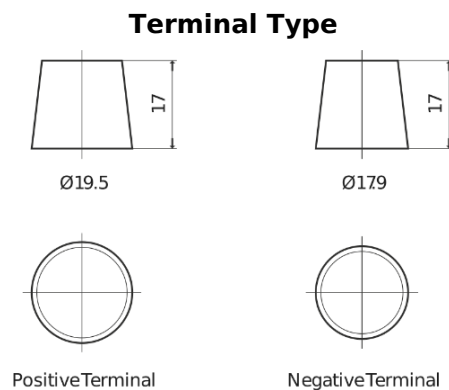

**Product overview**

Batteries for Trucks, Buses, Construction, Agriculture

**StartPRO TG1406**

Part number	TG1406
Technology	Flooded
EAN/GTIN	3661024055499
Voltage	12 V
Capacity	140.0 Ah
CCA	800 A
Length	510 mm
Width	175 mm
Height	225 mm
Box size	D08
Polarity	ETN 4
Terminal Type	EN taper post
Hold Down	B3
Weights (subject of variation)	33.50 kg