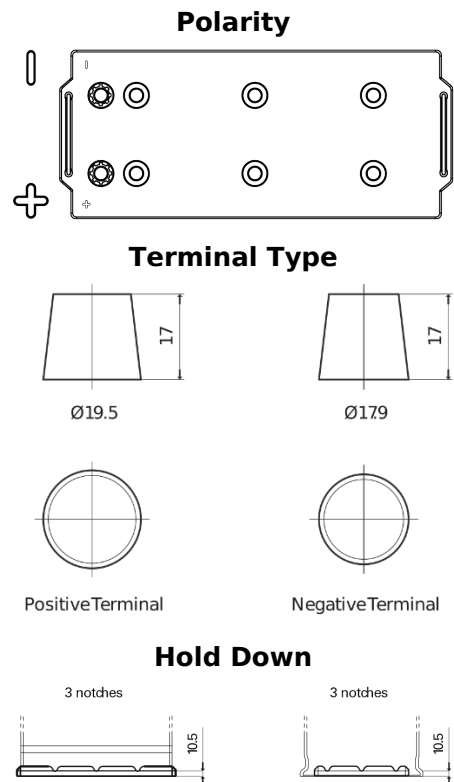

**Product overview**

Batteries for Trucks, Buses, Construction, Agriculture

**StartPRO TG1406**

Part number	TG1406
Technology	Flooded
EAN/GTIN	3661024055499
Voltage	12 V
Capacity	140.0 Ah
CCA	800 A
Length	510 mm
Width	175 mm
Height	225 mm
Box size	D08
Polarity	ETN 4
Terminal Type	EN taper post
Hold Down	B3
Weights (subject of variation)	33.50 kg