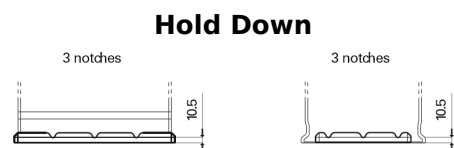

Product overview

Batteries for Trucks, Buses, Construction, Agriculture

StartPRO TG1406

Part number	TG1406
Technology	Flooded
EAN/GTIN	3661024055499
Voltage	12 V
Capacity	140.0 Ah
CCA	800 A
Length	510 mm
Width	175 mm
Height	225 mm
Box size	D08
Polarity	ETN 4
Terminal Type	EN taper post
Hold Down	B3
Weights (subject of variation)	33.50 kg