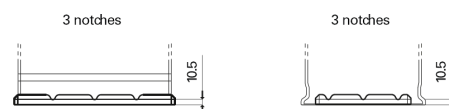

Product overview

Batteries for Trucks, Buses, Construction, Agriculture

StartPRO TG1355

Part number	TG1355
Technology	Flooded
EAN/GTIN	3661024055529
Voltage	12 V
Capacity	135.0 Ah
CCA	1000 A
Length	514 mm
Width	175 mm
Height	210 mm
Box size	DB8
Polarity	ETN 3
Terminal Type	EN taper post
Hold Down	B3
Weights (subject of variation)	36.00 kg

Polarity

Terminal Type

Positive Terminal

Negative Terminal

Hold Down

Design, features and specifications are subject to change without notice. We disclaim any representation or warranty, express or implied, concerning the data or recommendations, and in no event shall be liable for any loss or damage claimed to have arisen as a result. Some products may not be available in your local market.