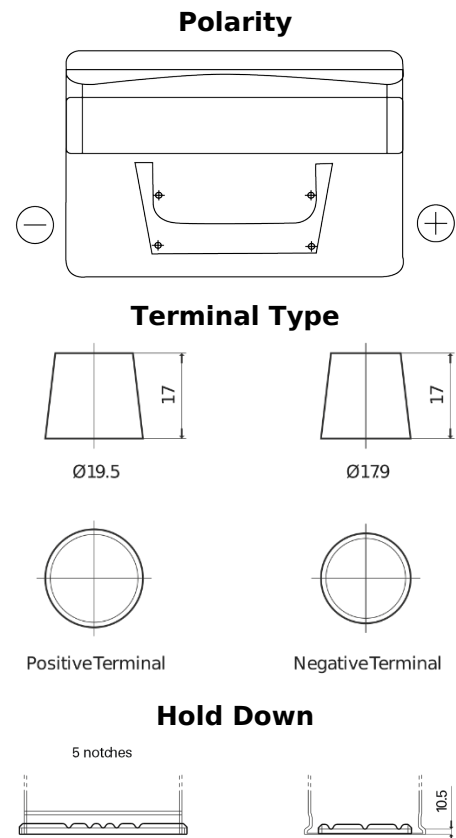

**Product overview**

Batteries for Cars

**Standard TC652**

Part number	TC652
Technology	Flooded
EAN/GTIN	3661024054867
Voltage	12 V
Capacity	65 Ah
CCA	540 A
Length	278 mm
Width	175 mm
Height	175 mm
Box size	LB3
Polarity	ETN 0
Terminal Type	EN taper post
Hold Down	B13
Weights (subject of variation)	14.50 kg