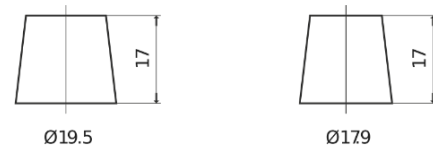

**Product overview**

Batteries for Trucks, Buses, Construction, Agriculture

**StartPRO TG1355**

Part number	TG1355
Technology	Flooded
EAN/GTIN	3661024055529
Voltage	12 V
Capacity	135.0 Ah
CCA	1000 A
Length	514 mm
Width	175 mm
Height	210 mm
Box size	DB8
Polarity	ETN 3
Terminal Type	EN taper post
Hold Down	B3
Weights (subject of variation)	36.00 kg

**Polarity**

**Terminal Type**

Positive Terminal

Negative Terminal

**Hold Down**

Design, features and specifications are subject to change without notice. We disclaim any representation or warranty, express or implied, concerning the data or recommendations, and in no event shall be liable for any loss or damage claimed to have arisen as a result. Some products may not be available in your local market.