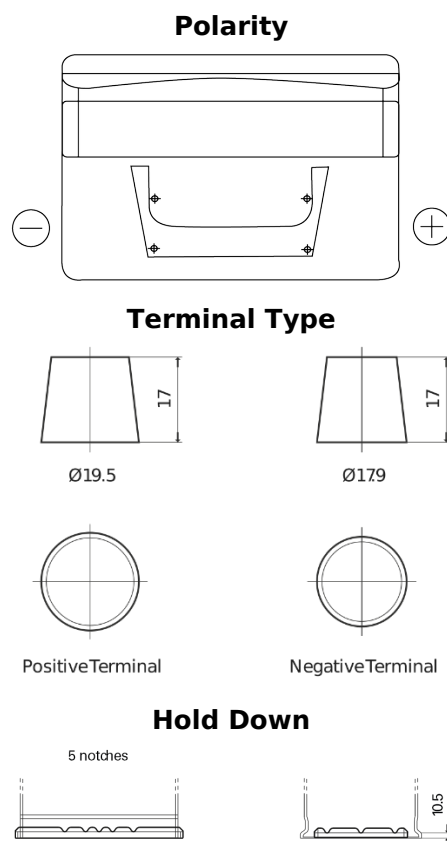

Product overview

Batteries for Cars

Classic EC652

Part number	EC652
Technology	Flooded
EAN/GTIN	3661024034869
Voltage	12 V
Capacity	65 Ah
CCA	540 A
Length	278 mm
Width	175 mm
Height	175 mm
Box size	LB3
Polarity	ETN 0
Terminal Type	EN taper post
Hold Down	B13
Weights (subject of variation)	14.50 kg