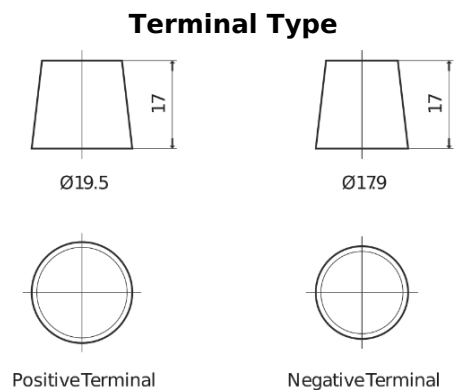

**Product overview**

Batteries for Trucks, Buses, Construction, Agriculture

**StartPRO TG1250**

Part number	TG1250
Technology	Flooded
EAN/GTIN	3661024055406
Voltage	12 V
Capacity	125.0 Ah
CCA	760 A
Length	349 mm
Width	175 mm
Height	285 mm
Box size	D03
Polarity	ETN 0
Terminal Type	EN taper post
Hold Down	B0
Weights (subject of variation)	29.50 kg