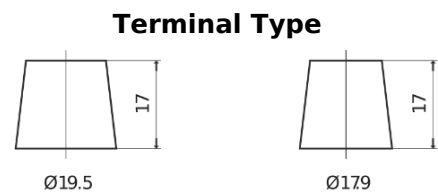

Product overview

Batteries for Trucks, Buses, Construction, Agriculture

StartPRO TG1250

Part number	TG1250
Technology	Flooded
EAN/GTIN	3661024055406
Voltage	12 V
Capacity	125.0 Ah
CCA	760 A
Length	349 mm
Width	175 mm
Height	285 mm
Box size	D03
Polarity	ETN 0
Terminal Type	EN taper post
Hold Down	B0
Weights (subject of variation)	29.50 kg