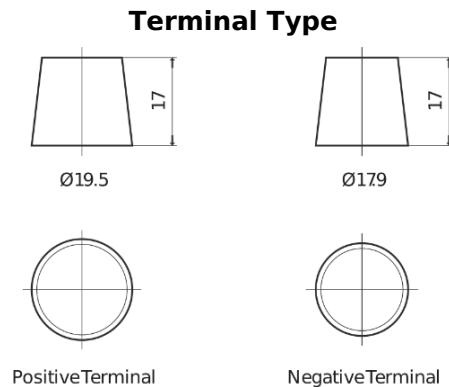

Product overview

Batteries for Trucks, Buses, Construction, Agriculture

StartPRO TG1206

Part number	TG1206
Technology	Flooded
EAN/GTIN	3661024056830
Voltage	12 V
Capacity	120.0 Ah
CCA	680 A
Length	510 mm
Width	175 mm
Height	225 mm
Box size	D08
Polarity	ETN 4
Terminal Type	EN taper post
Hold Down	B3
Weights (subject of variation)	31.80 kg