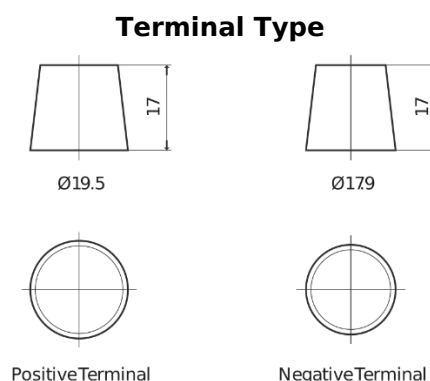

Product overview

Batteries for Trucks, Buses, Construction, Agriculture

StartPRO TG1203

Part number	TG1203
Technology	Flooded
EAN/GTIN	3661024056816
Voltage	12 V
Capacity	120.0 Ah
CCA	680 A
Length	513 mm
Width	189 mm
Height	223 mm
Box size	D04
Polarity	ETN 3
Terminal Type	EN taper post
Hold Down	B0
Weights (subject of variation)	32.50 kg