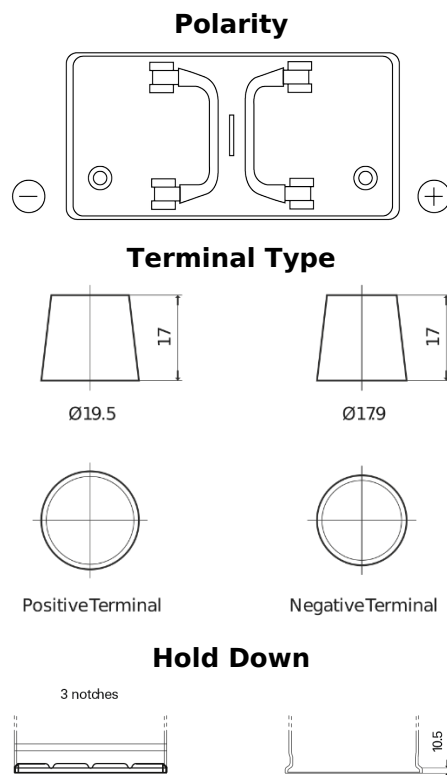

Product overview

Batteries for Trucks, Buses, Construction, Agriculture

StartPRO TG1102

Part number	TG1102
Technology	Flooded
EAN/GTIN	3661024055390
Voltage	12 V
Capacity	110.0 Ah
CCA	750 A
Length	349 mm
Width	175 mm
Height	235 mm
Box size	D02
Polarity	ETN 0
Terminal Type	EN taper post
Hold Down	B1
Weights (subject of variation)	25.40 kg