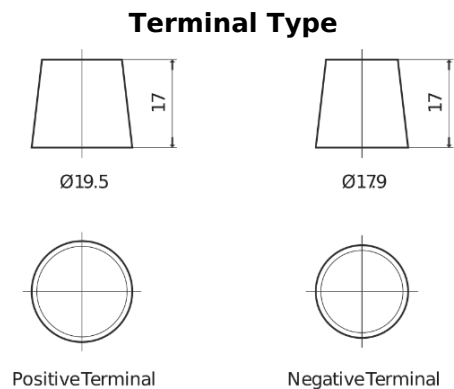

**Product overview**

Batteries for Trucks, Buses, Construction, Agriculture

**StartPRO TG1101**

Part number	TG1101
Technology	Flooded
EAN/GTIN	3661024055383
Voltage	12 V
Capacity	110.0 Ah
CCA	750 A
Length	349 mm
Width	175 mm
Height	235 mm
Box size	D02
Polarity	ETN 1
Terminal Type	EN taper post
Hold Down	B0
Weights (subject of variation)	25.40 kg