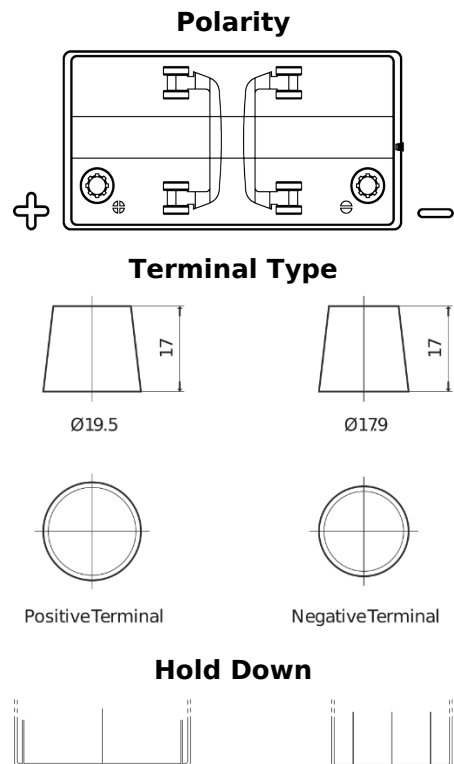

**Product overview**

Batteries for Trucks, Buses, Construction, Agriculture

**StartPRO TG1101**

Part number	TG1101
Technology	Flooded
EAN/GTIN	3661024055383
Voltage	12 V
Capacity	110.0 Ah
CCA	750 A
Length	349 mm
Width	175 mm
Height	235 mm
Box size	D02
Polarity	ETN 1
Terminal Type	EN taper post
Hold Down	B0
Weights (subject of variation)	25.40 kg