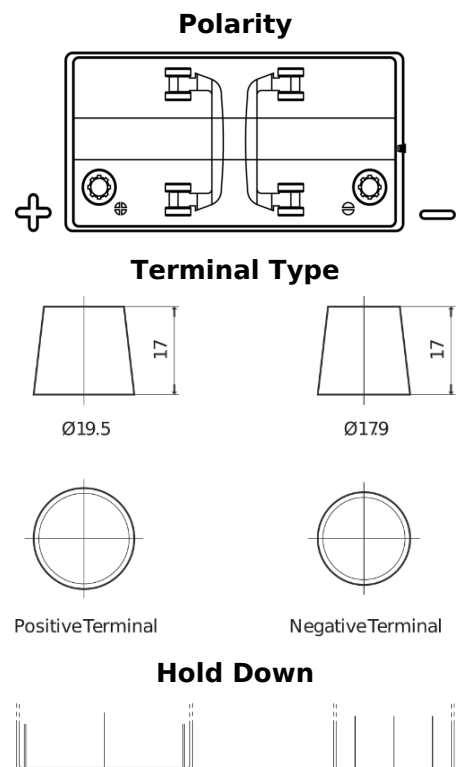

Product overview

Batteries for Trucks, Buses, Construction, Agriculture

StartPRO TG1101

Part number	TG1101
Technology	Flooded
EAN/GTIN	3661024055383
Voltage	12 V
Capacity	110.0 Ah
CCA	750 A
Length	349 mm
Width	175 mm
Height	235 mm
Box size	D02
Polarity	ETN 1
Terminal Type	EN taper post
Hold Down	B0
Weights (subject of variation)	25.40 kg