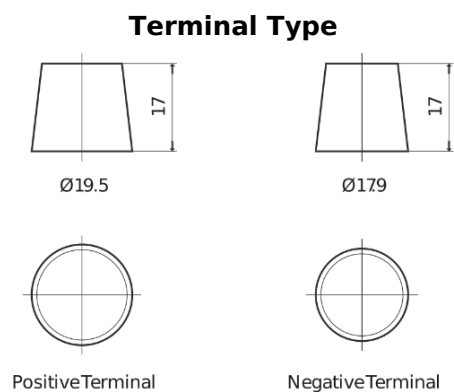

Product overview

Batteries for Trucks, Buses, Construction, Agriculture

PowerPRO TF2353

Part number	TF2353
Technology	Flooded
EAN/GTIN	3661024055321
Voltage	12 V
Capacity	235.0 Ah
CCA	1300 A
Length	518 mm
Width	274 mm
Height	240 mm
Box size	D06
Polarity	ETN 3
Terminal Type	EN taper post
Hold Down	B0
Weights (subject of variation)	56.30 kg