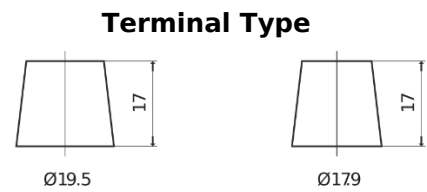

Product overview

Batteries for Trucks, Buses, Construction, Agriculture

PowerPRO TF2353

Part number	TF2353
Technology	Flooded
EAN/GTIN	3661024055321
Voltage	12 V
Capacity	235.0 Ah
CCA	1300 A
Length	518 mm
Width	274 mm
Height	240 mm
Box size	D06
Polarity	ETN 3
Terminal Type	EN taper post
Hold Down	B0
Weights (subject of variation)	56.30 kg