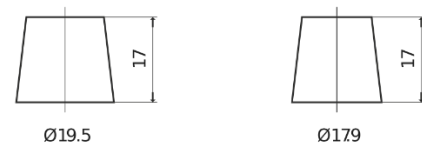

Terminal Type