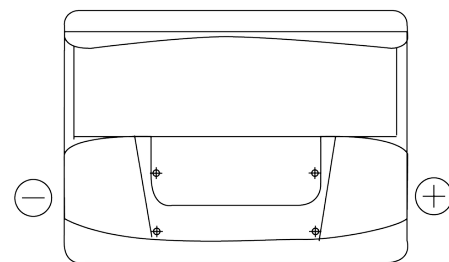

Product overview

Batteries for Cars

Technica TB602

Part number	TB602
Technology	Flooded
EAN/GTIN	3661024054638
Voltage	12 V
Capacity	60 Ah
CCA	540 A
Length	242 mm
Width	175 mm
Height	175 mm
Box size	LB2
Polarity	ETN 0
Terminal Type	EN taper post
Hold Down	B13
Weights (subject of variation)	12.90 kg

Polarity

Terminal Type

Positive Terminal

Negative Terminal

Hold Down

Design, features and specifications are subject to change without notice. We disclaim any representation or warranty, express or implied, concerning the data or recommendations, and in no event shall be liable for any loss or damage claimed to have arisen as a result. Some products may not be available in your local market.