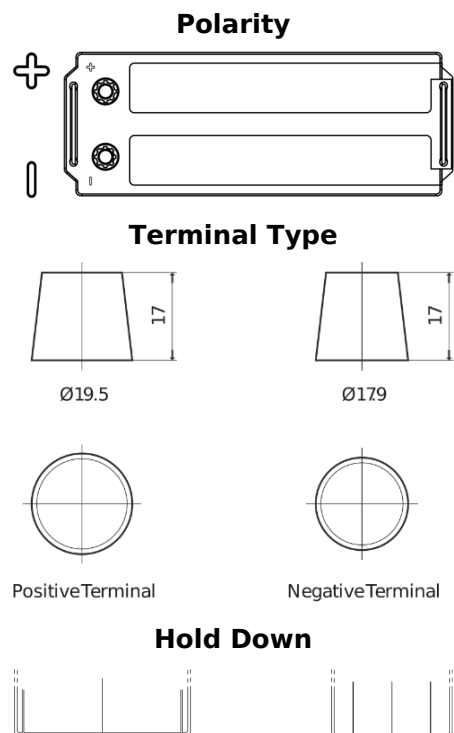

Product overview

Batteries for Trucks, Buses, Construction, Agriculture

PowerPRO TF1453

Part number	TF1453
Technology	Flooded
EAN/GTIN	3661024055307
Voltage	12 V
Capacity	145.0 Ah
CCA	900 A
Length	513 mm
Width	189 mm
Height	223 mm
Box size	D04
Polarity	ETN 3
Terminal Type	EN taper post
Hold Down	B0
Weights (subject of variation)	35.90 kg