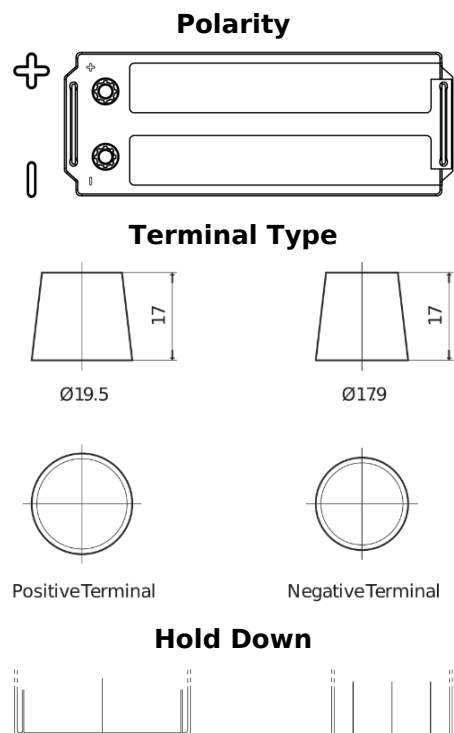

**Product overview**

Batteries for Trucks, Buses, Construction, Agriculture

**PowerPRO TF1453**

Part number	TF1453
Technology	Flooded
EAN/GTIN	3661024055307
Voltage	12 V
Capacity	145.0 Ah
CCA	900 A
Length	513 mm
Width	189 mm
Height	223 mm
Box size	D04
Polarity	ETN 3
Terminal Type	EN taper post
Hold Down	B0
Weights (subject of variation)	35.90 kg