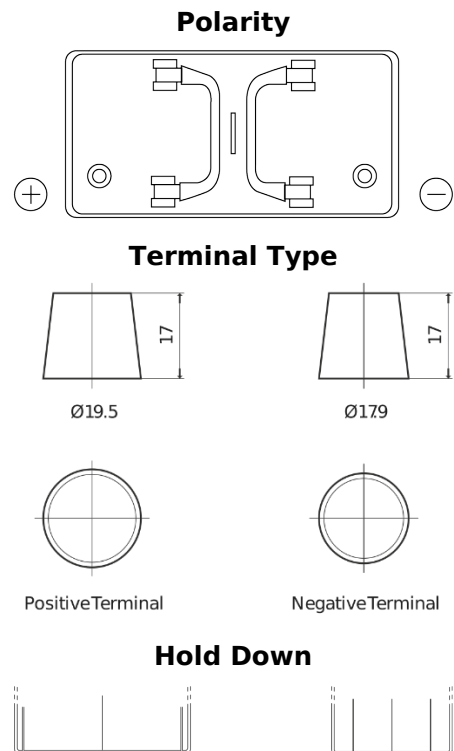

Product overview

Batteries for Trucks, Buses, Construction, Agriculture

PowerPRO TF1251

Part number	TF1251
Technology	Flooded
EAN/GTIN	3661024057684
Voltage	12 V
Capacity	125.0 Ah
CCA	850 A
Length	349 mm
Width	175 mm
Height	285 mm
Box size	D03
Polarity	ETN 1
Terminal Type	EN taper post
Hold Down	B0
Weights (subject of variation)	31.00 kg