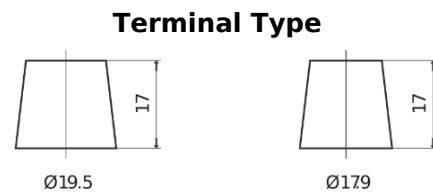

Product overview

Batteries for Trucks, Buses, Construction, Agriculture

StrongPRO EFB+ TE2353

Part number	TE2353
Technology	EFB
EAN/GTIN	3661024056694
Voltage	12 V
Capacity	235.0 Ah
CCA	1200 A
Length	518 mm
Width	274 mm
Height	240 mm
Box size	D06
Polarity	ETN 3
Terminal Type	EN taper post
Hold Down	B0
Weights (subject of variation)	58.20 kg