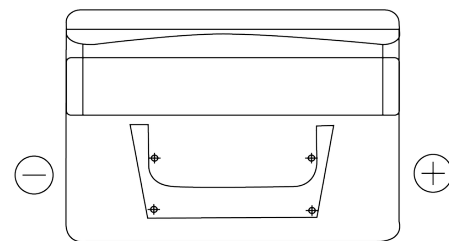

**Product overview**

Batteries for Cars

**Classic EC542**

Part number	EC542
Technology	Flooded
EAN/GTIN	3661024034852
Voltage	12 V
Capacity	54 Ah
CCA	500 A
Length	242 mm
Width	175 mm
Height	175 mm
Box size	LB2
Polarity	ETN 0
Terminal Type	EN taper post
Hold Down	B13
Weights (subject of variation)	12.90 kg

**Polarity**

**Terminal Type**

Positive Terminal

Negative Terminal

**Hold Down**

Design, features and specifications are subject to change without notice. We disclaim any representation or warranty, express or implied, concerning the data or recommendations, and in no event shall be liable for any loss or damage claimed to have arisen as a result. Some products may not be available in your local market.