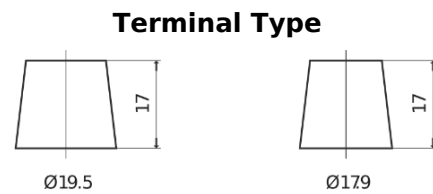

**Product overview**

Batteries for Trucks, Buses, Construction, Agriculture

**Endurance+PRO Gel TD2103**

|                                |               |
|--------------------------------|---------------|
| Part number                    | TD2103        |
| Technology                     | GEL           |
| EAN/GTIN                       | 3661024057103 |
| Voltage                        | 12 V          |
| Capacity                       | 210.0 Ah      |
| CCA                            | 1030 A        |
| Length                         | 518 mm        |
| Width                          | 274 mm        |
| Height                         | 240 mm        |
| Box size                       | D06           |
| Polarity                       | ETN 3         |
| Terminal Type                  | EN taper post |
| Hold Down                      | B0            |
| Weights (subject of variation) | 63.50 kg      |