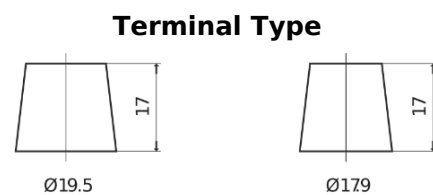

Product overview

Batteries for Trucks, Buses, Construction, Agriculture

Endurance+PRO Gel TD2103

Part number	TD2103
Technology	GEL
EAN/GTIN	3661024057103
Voltage	12 V
Capacity	210.0 Ah
CCA	1030 A
Length	518 mm
Width	274 mm
Height	240 mm
Box size	D06
Polarity	ETN 3
Terminal Type	EN taper post
Hold Down	B0
Weights (subject of variation)	63.50 kg