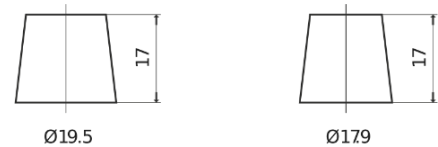

**Product overview**

Batteries for Cars

**Standard TC904**

Part number	TC904
Technology	Flooded
EAN/GTIN	3661024054751
Voltage	12 V
Capacity	90.0 Ah
CCA	680 A
Length	306 mm
Width	173 mm
Height	222 mm
Box size	D31
Polarity	ETN 0
Terminal Type	EN taper post
Hold Down	Korean B1
Weights (subject of variation)	19.90 kg

**Polarity**

**Terminal Type**

Positive Terminal

Negative Terminal

**Hold Down**

Design, features and specifications are subject to change without notice. We disclaim any representation or warranty, express or implied, concerning the data or recommendations, and in no event shall be liable for any loss or damage claimed to have arisen as a result. Some products may not be available in your local market.