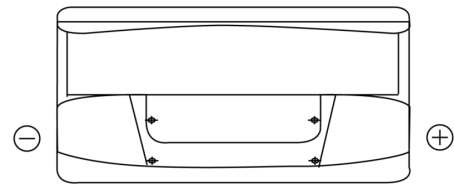

Product overview

Batteries for Cars

Standard TC900

Part number	TC900
Technology	Flooded
EAN/GTIN	3661024054836
Voltage	12 V
Capacity	90.0 Ah
CCA	720 A
Length	353 mm
Width	175 mm
Height	190 mm
Box size	L05
Polarity	ETN 0
Terminal Type	EN taper post
Hold Down	B13
Weights (subject of variation)	20.50 kg

Polarity

Terminal Type

Positive Terminal

Negative Terminal

Hold Down

Design, features and specifications are subject to change without notice. We disclaim any representation or warranty, express or implied, concerning the data or recommendations, and in no event shall be liable for any loss or damage claimed to have arisen as a result. Some products may not be available in your local market.