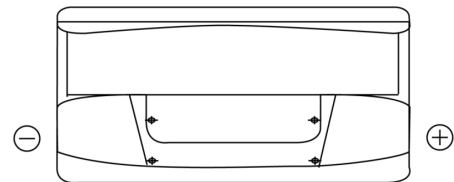

Product overview

Batteries for Cars

Standard TC900

Part number	TC900
Technology	Flooded
EAN/GTIN	3661024054836
Voltage	12 V
Capacity	90.0 Ah
CCA	720 A
Length	353 mm
Width	175 mm
Height	190 mm
Box size	L05
Polarity	ETN 0
Terminal Type	EN taper post
Hold Down	B13
Weights (subject of variation)	20.50 kg

Polarity

Terminal Type

Positive Terminal

Negative Terminal

Hold Down

Design, features and specifications are subject to change without notice. We disclaim any representation or warranty, express or implied, concerning the data or recommendations, and in no event shall be liable for any loss or damage claimed to have arisen as a result. Some products may not be available in your local market.