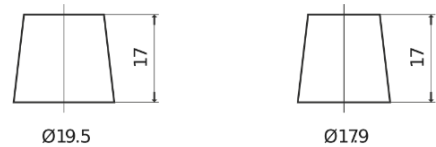

Product overview

Batteries for Cars

Standard TC700

Part number	TC700
Technology	Flooded
EAN/GTIN	3661024054829
Voltage	12 V
Capacity	70.0 Ah
CCA	640 A
Length	278 mm
Width	175 mm
Height	190 mm
Box size	L03
Polarity	ETN 0
Terminal Type	EN taper post
Hold Down	B13
Weights (subject of variation)	16.00 kg

Polarity

Terminal Type

Positive Terminal

Negative Terminal

Hold Down

Design, features and specifications are subject to change without notice. We disclaim any representation or warranty, express or implied, concerning the data or recommendations, and in no event shall be liable for any loss or damage claimed to have arisen as a result. Some products may not be available in your local market.