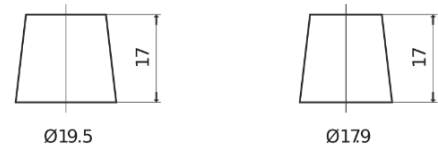

**Product overview**

Batteries for Cars

**Standard TC700**

Part number	TC700
Technology	Flooded
EAN/GTIN	3661024054829
Voltage	12 V
Capacity	70.0 Ah
CCA	640 A
Length	278 mm
Width	175 mm
Height	190 mm
Box size	L03
Polarity	ETN 0
Terminal Type	EN taper post
Hold Down	B13
Weights (subject of variation)	16.00 kg

**Polarity**

**Terminal Type**

Positive Terminal

Negative Terminal

**Hold Down**

Design, features and specifications are subject to change without notice. We disclaim any representation or warranty, express or implied, concerning the data or recommendations, and in no event shall be liable for any loss or damage claimed to have arisen as a result. Some products may not be available in your local market.