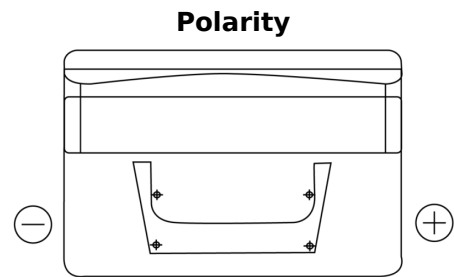

Product overview

Batteries for Cars

Standard TC652

Part number	TC652
Technology	Flooded
EAN/GTIN	3661024054867
Voltage	12 V
Capacity	65.0 Ah
CCA	540 A
Length	278 mm
Width	175 mm
Height	175 mm
Box size	LB3
Polarity	ETN 0
Terminal Type	EN taper post
Hold Down	B13
Weights (subject of variation)	14.50 kg