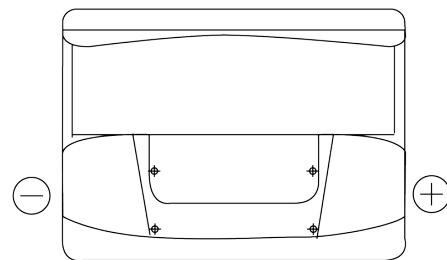

Product overview

Batteries for Cars

Standard TC550

Part number	TC550
Technology	Flooded
EAN/GTIN	3661024054805
Voltage	12 V
Capacity	55.0 Ah
CCA	460 A
Length	242 mm
Width	175 mm
Height	190 mm
Box size	L02
Polarity	ETN 0
Terminal Type	EN taper post
Hold Down	B13
Weights (subject of variation)	13.50 kg

Polarity

Terminal Type

Positive Terminal

Negative Terminal

Hold Down

Design, features and specifications are subject to change without notice. We disclaim any representation or warranty, express or implied, concerning the data or recommendations, and in no event shall be liable for any loss or damage claimed to have arisen as a result. Some products may not be available in your local market.