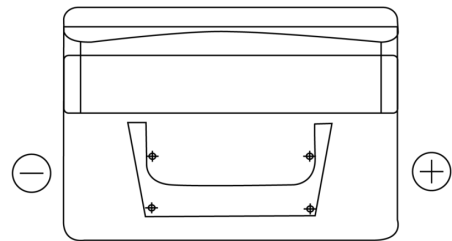

**Product overview**

Batteries for Cars

**Standard TC542**

Part number	TC542
Technology	Flooded
EAN/GTIN	3661024054850
Voltage	12 V
Capacity	54.0 Ah
CCA	500 A
Length	242 mm
Width	175 mm
Height	175 mm
Box size	LB2
Polarity	ETN 0
Terminal Type	EN taper post
Hold Down	B13
Weights (subject of variation)	12.90 kg

**Polarity**

**Terminal Type**

Positive Terminal

Negative Terminal

**Hold Down**

Design, features and specifications are subject to change without notice. We disclaim any representation or warranty, express or implied, concerning the data or recommendations, and in no event shall be liable for any loss or damage claimed to have arisen as a result. Some products may not be available in your local market.