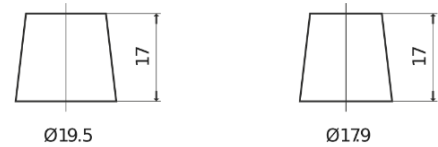

**Product overview**

Batteries for Cars

**Standard TC542**

Part number	TC542
Technology	Flooded
EAN/GTIN	3661024054850
Voltage	12 V
Capacity	54.0 Ah
CCA	500 A
Length	242 mm
Width	175 mm
Height	175 mm
Box size	LB2
Polarity	ETN 0
Terminal Type	EN taper post
Hold Down	B13
Weights (subject of variation)	12.90 kg

**Polarity**

**Terminal Type**

Positive Terminal

Negative Terminal

**Hold Down**

Design, features and specifications are subject to change without notice. We disclaim any representation or warranty, express or implied, concerning the data or recommendations, and in no event shall be liable for any loss or damage claimed to have arisen as a result. Some products may not be available in your local market.