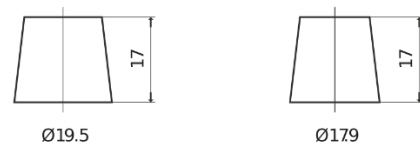

**Product overview**

Batteries for Cars

**Standard TC440**

Part number	TC440
Technology	Flooded
EAN/GTIN	3661024054782
Voltage	12 V
Capacity	44.0 Ah
CCA	360 A
Length	207 mm
Width	175 mm
Height	190 mm
Box size	L01
Polarity	ETN 0
Terminal Type	EN taper post
Hold Down	B13
Weights (subject of variation)	11.10 kg

**Polarity**

**Terminal Type**

Positive Terminal

Negative Terminal

**Hold Down**

Design, features and specifications are subject to change without notice. We disclaim any representation or warranty, express or implied, concerning the data or recommendations, and in no event shall be liable for any loss or damage claimed to have arisen as a result. Some products may not be available in your local market.