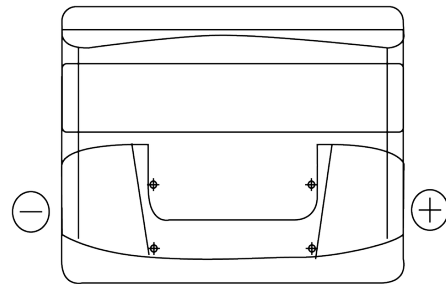

**Product overview**

Batteries for Cars

**Standard TC440**

Part number	TC440
Technology	Flooded
EAN/GTIN	3661024054782
Voltage	12 V
Capacity	44.0 Ah
CCA	360 A
Length	207 mm
Width	175 mm
Height	190 mm
Box size	L01
Polarity	ETN 0
Terminal Type	EN taper post
Hold Down	B13
Weights (subject of variation)	11.10 kg

**Polarity**

**Terminal Type**

Positive Terminal

Negative Terminal

**Hold Down**

Design, features and specifications are subject to change without notice. We disclaim any representation or warranty, express or implied, concerning the data or recommendations, and in no event shall be liable for any loss or damage claimed to have arisen as a result. Some products may not be available in your local market.