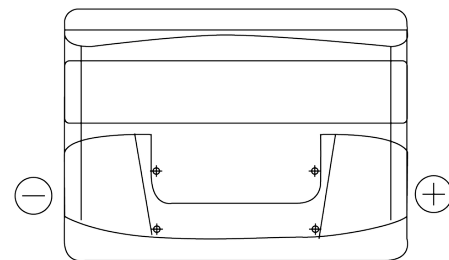

**Product overview**

Batteries for Cars

**Power DB442**

Part number	DB442
Technology	Flooded
EAN/GTIN	3661024024600
Voltage	12 V
Capacity	44 Ah
CCA	420 A
Length	207 mm
Width	175 mm
Height	175 mm
Box size	LB1
Polarity	ETN 0
Terminal Type	EN taper post
Hold Down	B13
Weights (subject of variation)	10.60 kg

**Polarity**

**Terminal Type**

Positive Terminal

Negative Terminal

**Hold Down**

Design, features and specifications are subject to change without notice. We disclaim any representation or warranty, express or implied, concerning the data or recommendations, and in no event shall be liable for any loss or damage claimed to have arisen as a result. Some products may not be available in your local market.