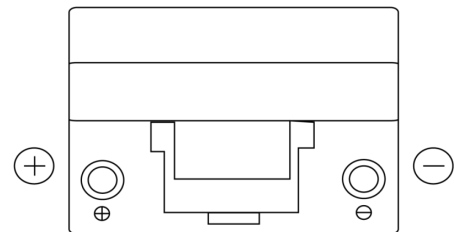

Product overview

Batteries for Cars

Technica TB955

Part number	TB955
Technology	Flooded
EAN/GTIN	3661024054461
Voltage	12 V
Capacity	95.0 Ah
CCA	760 A
Length	306 mm
Width	173 mm
Height	222 mm
Box size	D31
Polarity	ETN 1
Terminal Type	EN taper post
Hold Down	Korean B1
Weights (subject of variation)	20.60 kg

Polarity

Terminal Type

Hold Down

Design, features and specifications are subject to change without notice. We disclaim any representation or warranty, express or implied, concerning the data or recommendations, and in no event shall be liable for any loss or damage claimed to have arisen as a result. Some products may not be available in your local market.