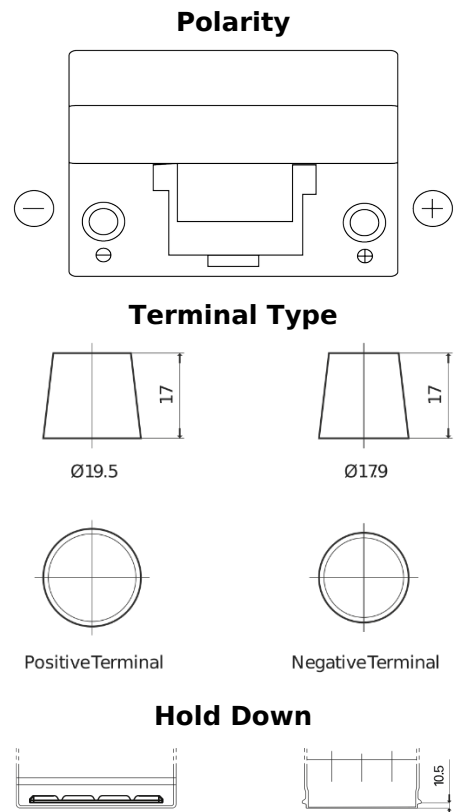

Product overview

Batteries for Cars

Technica TB954

Part number	TB954
Technology	Flooded
EAN/GTIN	3661024054454
Voltage	12 V
Capacity	95.0 Ah
CCA	760 A
Length	306 mm
Width	173 mm
Height	222 mm
Box size	D31
Polarity	ETN 0
Terminal Type	EN taper post
Hold Down	Korean B1
Weights (subject of variation)	20.60 kg