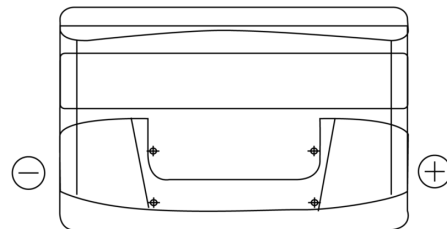

Product overview

Batteries for Cars

Technica TB950

| | |
|--------------------------------|---------------|
| Part number | TB950 |
| Technology | Flooded |
| EAN/GTIN | 3661024054584 |
| Voltage | 12 V |
| Capacity | 95.0 Ah |
| CCA | 800 A |
| Length | 353 mm |
| Width | 175 mm |
| Height | 190 mm |
| Box size | L05 |
| Polarity | ETN 0 |
| Terminal Type | EN taper post |
| Hold Down | B13 |
| Weights (subject of variation) | 21.60 kg |

Polarity

Terminal Type

Ø19.5

Ø179

Positive Terminal

Negative Terminal

Hold Down

Design, features and specifications are subject to change without notice. We disclaim any representation or warranty, express or implied, concerning the data or recommendations, and in no event shall be liable for any loss or damage claimed to have arisen as a result. Some products may not be available in your local market.